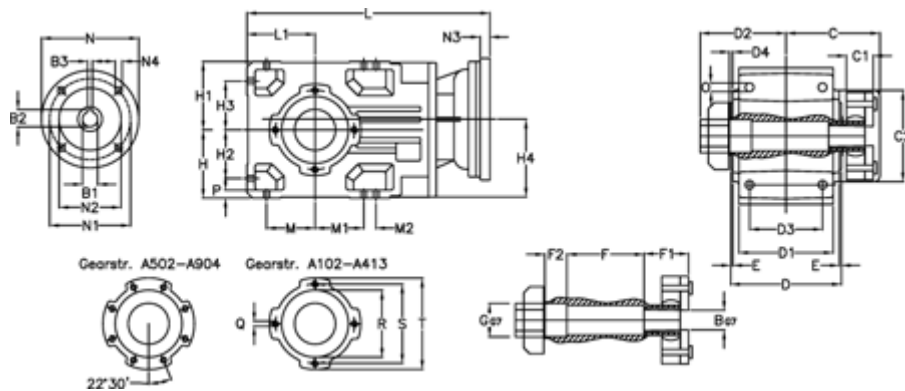

Article number: 296003524816325

Description: Bevel helical gearbox
A353QF35-248,1-P71B5

Measures

B = 35	D1 = 166	F2 = 53	L = 417.0	N3 = 4,5
B1 = 14	D2 = 80	G = 42	L1 = 100	N4 = M8x16
B2 = 16.3	D3 = 135	GA = 43	M = 73.0	O = 12.0
B3 = 5	d4 = 5.0	H = 100	M1 = 73.0	P = 11
C = 70.0	Description = A353 QF-xx P71 B5	H1 = 100	M2 = 11	Q = M10x17
C1 = 24	E = 3.5	H2 = 73.0	N = 160	R = 110
C2 = 90.0	F = 12.0	H3 = 73.0	N1 = 130	S = 130
D = 173	F1 = 48.0	H4 = 114.0	N2 = 110	T = 150